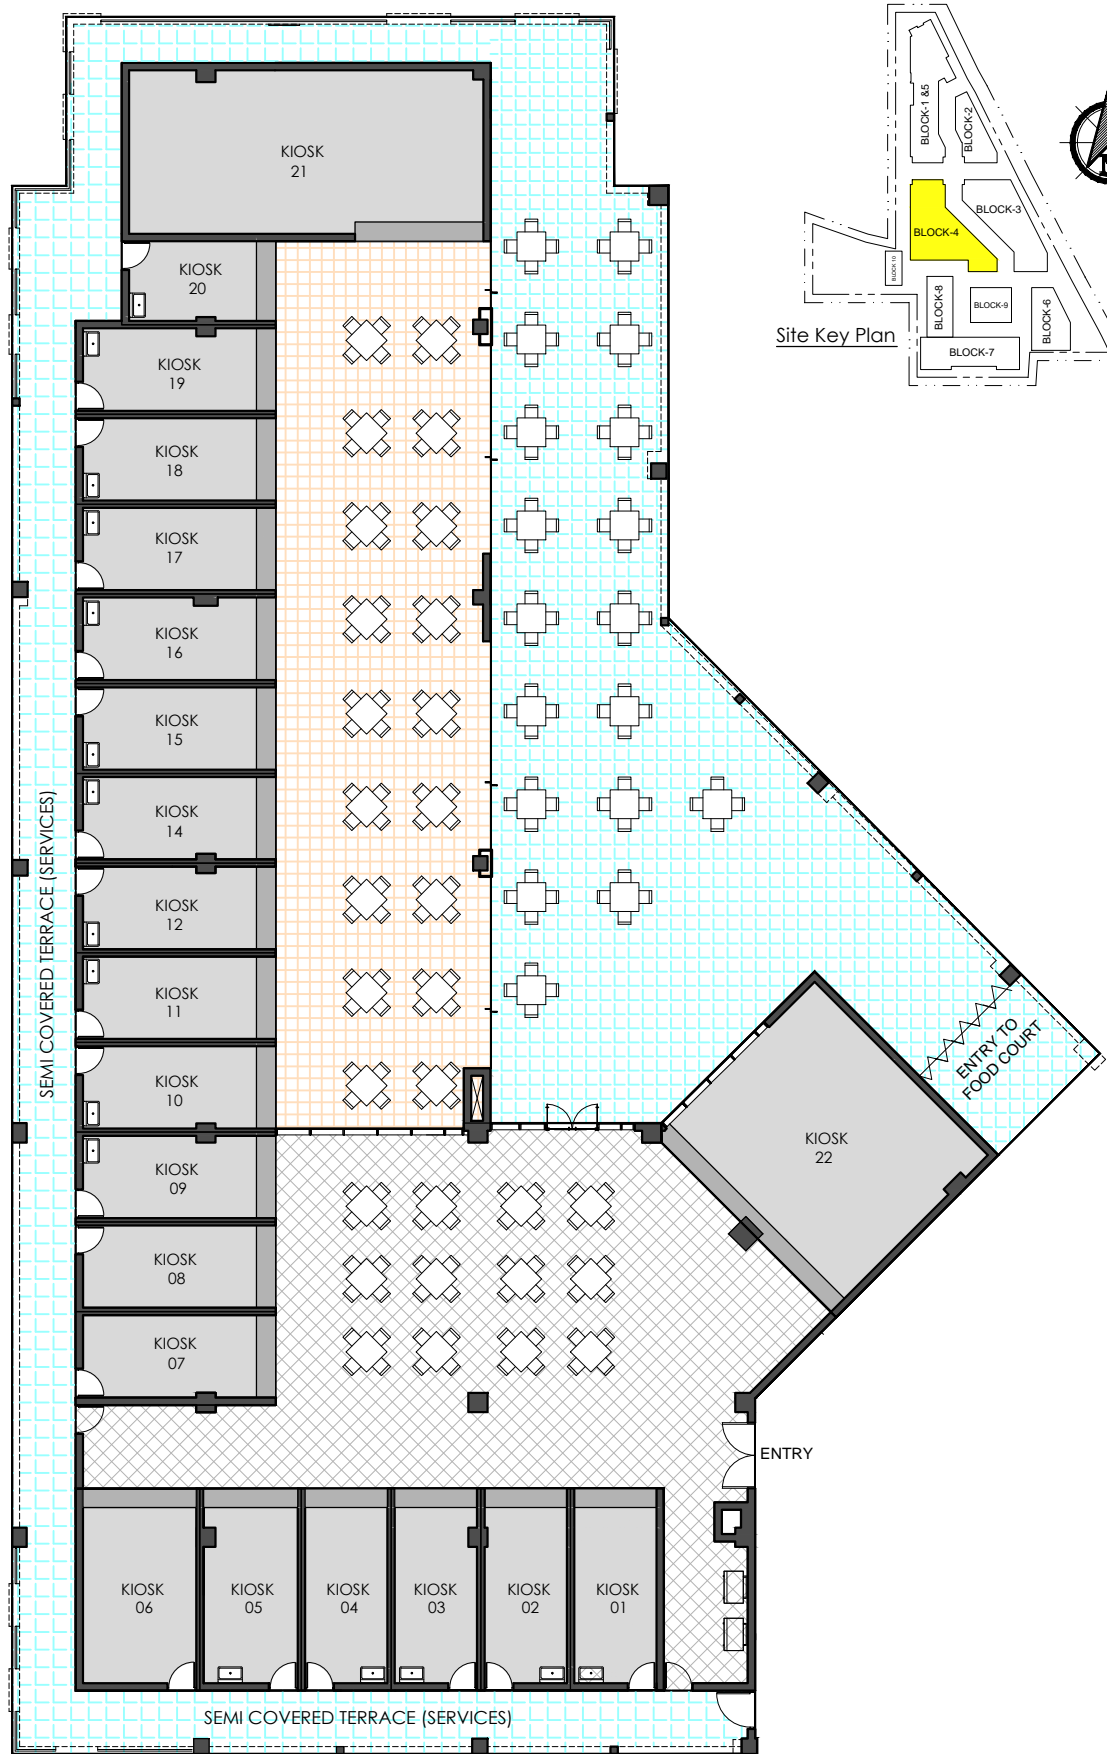

# M3M URBANA FOOD COURT

BLOCK	LEVEL	FLOOR TYPE	ENTRY	SUPER AREA
04	2ND	FOOD COURT	R 4 2 02	17069 Sqft